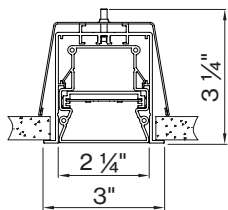

M DIMENSIONS IN INCH

Linear 2' 2 4 I N
 Linear 3' 3 6 I N
 Linear 4' 4 8 I N
 Linear 5' 6 0 I N
 Linear 6' 7 2 I N
 Linear 7' 8 4 I N
 Linear 8' 9 6 I N

Technical data

	SIZE TYPE	LED COLOR TEMPERATURE	INPUT WATTS	DELIVERED LM TOTAL	LIGHT DISTRIBUTION	DELIVERED LM DIRECT	DELIVERED LM INDIRECT	OPTICAL EFFICIENCY	LUMINAIRE EFFICACY
BASO DIRECT 	4' linear	40K	16.8W	1820lm	100% down	455 lm/ft	-	66%	108 lm/W
	8' linear		33.6W	3640lm					
	4' linear	40K	29.6W	3010lm	100% down	750 lm/ft	-	66%	101 lm/W
	8' linear		59.2W	6020lm					

for 30K or 35K multiply lm value by 0.96

Patterns top view

LINEAR

A	FIXTURES	CODE
48"	1x 4' linear	ST - 4 8 I N
72"	1x 6' linear	ST - 7 2 I N
96"	1x 8' linear	ST - 9 6 I N

BASO 2.5 IP 54 Dimensions

RECESSED with trim