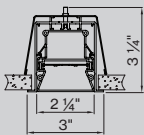

PERFORMANCE

- Up to 108 lm/W efficacy
- 455 / 750 lm/ft
- CRI > 80 & CRI > 90
- IP54, wet rated

MOUNTING

Recessed with Trim

DIMENSIONS

TRIM

PROTECTIVE LIGHTING

[link to video](#)

M DIMENSIONS IN INCH

Linear 2' 2 4 I N
 Linear 3' 3 6 I N
 Linear 4' 4 8 I N
 Linear 5' 6 0 I N
 Linear 6' 7 2 I N
 Linear 7' 8 4 I N
 Linear 8' 9 6 I N

Technical data

	SIZE TYPE	LED COLOR TEMPERATURE	INPUT WATTS	DELIVERED LM TOTAL	LIGHT DISTRIBUTION	DELIVERED LM DIRECT	DELIVERED LM INDIRECT	OPTICAL EFFICIENCY	LUMINAIRE EFFICACY
BASO DIRECT 	4' linear	40K	16.8W	1820lm	100% down	455 lm/ft	-	66%	108 lm/W
	8' linear		33.6W	3640lm					
	4' linear	40K	29.6W	3010lm	100% down	750 lm/ft	-	66%	101 lm/W
	8' linear		59.2W	6020lm					