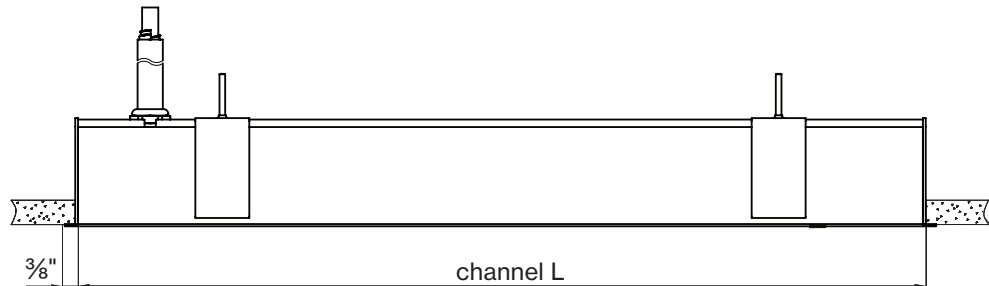

M DIMENSIONS IN INCH

Linear 2' 2 4 I N
 Linear 3' 3 6 I N
 Linear 4' 4 8 I N
 Linear 5' 6 0 I N
 Linear 6' 7 2 I N
 Linear 7' 8 4 I N
 Linear 8' 9 6 I N

Technical data

	SIZE TYPE	LED COLOR TEMPERATURE	INPUT WATTS	DELIVERED LM TOTAL	LIGHT DISTRIBUTION	DELIVERED LM DIRECT	DELIVERED LM INDIRECT	OPTICAL EFFICIENCY	LUMINAIRE EFFICACY
BASO DIRECT 	4' linear	40K	16.8W	1820lm	100% down	455 lm/ft	-	66%	108 lm/W
	8' linear		33.6W	3640lm					
	4' linear	40K	29.6W	3010lm	100% down	750 lm/ft	-	66%	101 lm/W
	8' linear		59.2W	6020lm					

for 30K or 35K multiply lm value by 0.96

Patterns top view

LINEAR

A	FIXTURES	CODE
48"	1x 4' linear	ST - 4 8 I N
72"	1x 6' linear	ST - 7 2 I N
96"	1x 8' linear	ST - 9 6 I N

BASO 2.5 IP 54 Dimensions

RECESSED with trim